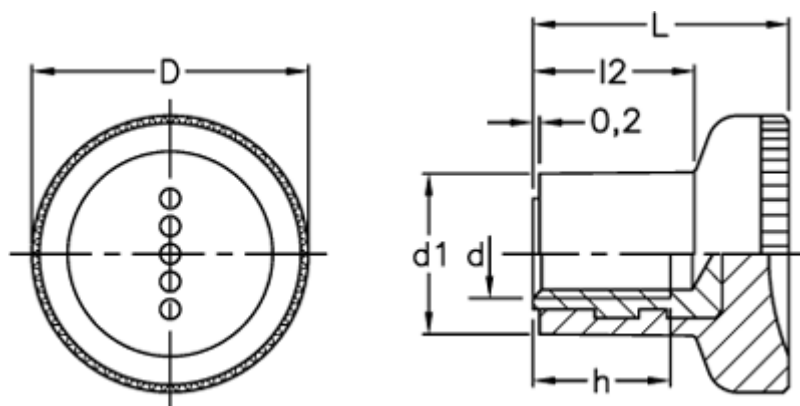

Data Sheet

Article number: 23052420811

Description: E+G Knurled knob
EKK.16-B M3-C1

Measures

D	= 16
d1	= 8.5
d 6H	= M3
h	= 6
L	= 13.0
l2	= 8.5